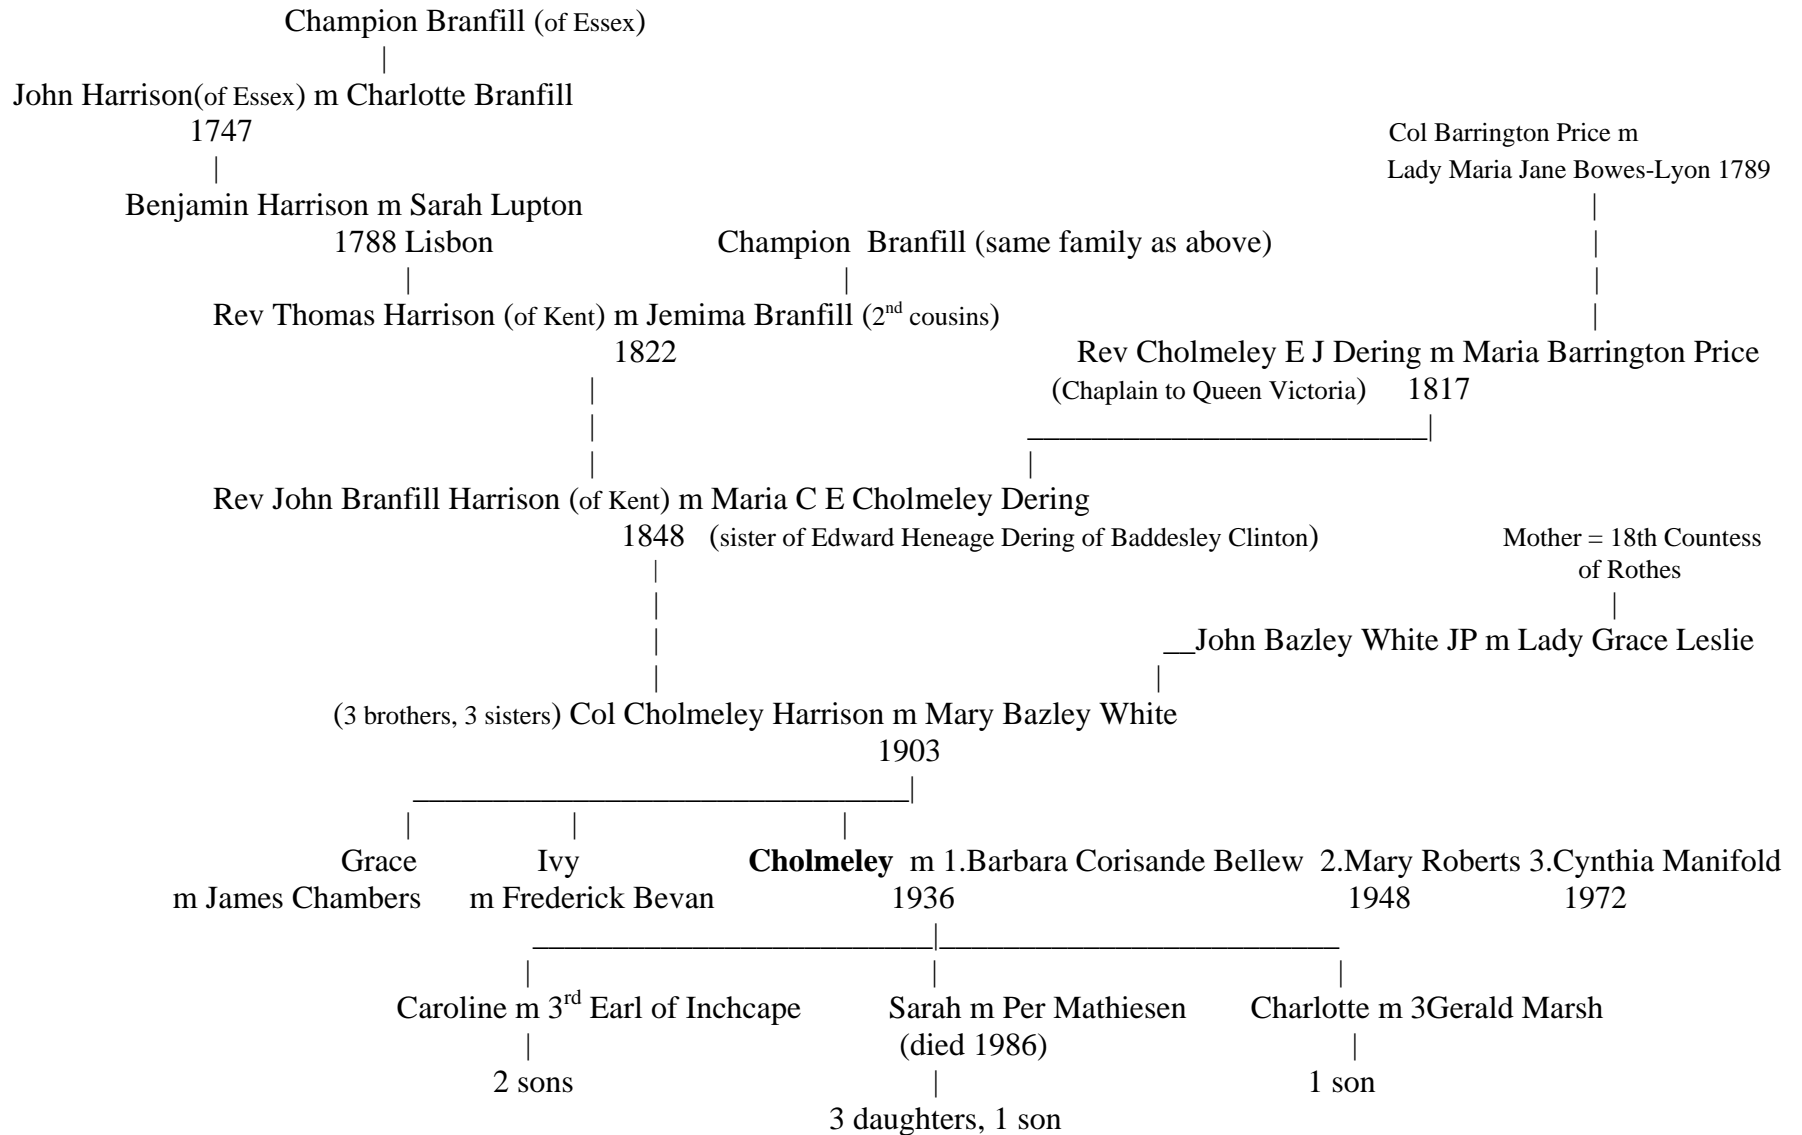

# FAMILY OF CHOLMELEY DERING CHOLMELEY-HARRISON

DERING = CH's father's mother's side  
 HARRISON = CH's father's side  
 BAZLEY-WHITE =CH's mother's father's side  
 ROTHES (LESLIE) = CH's mother's mother's side